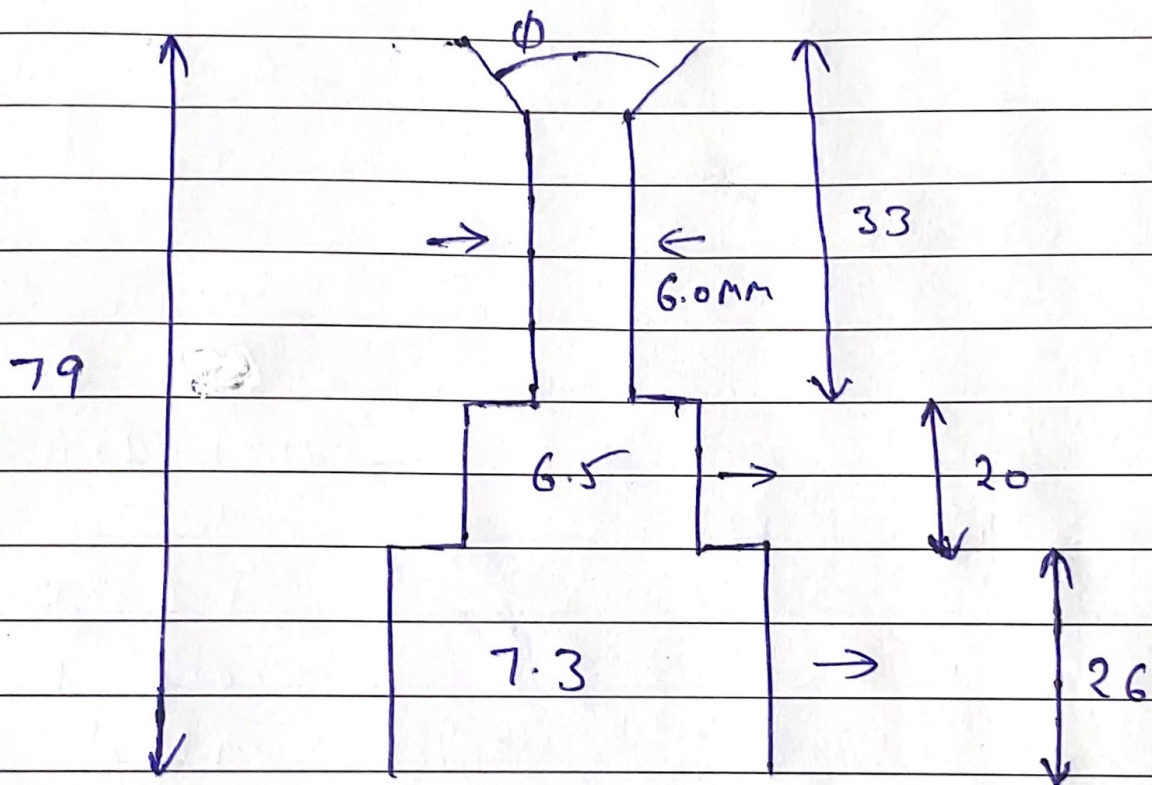

TITLE

Date: / /

Mo Tu We Th Fr

Shri Krishna Biofuel
Yulong - 850

(IN MM)